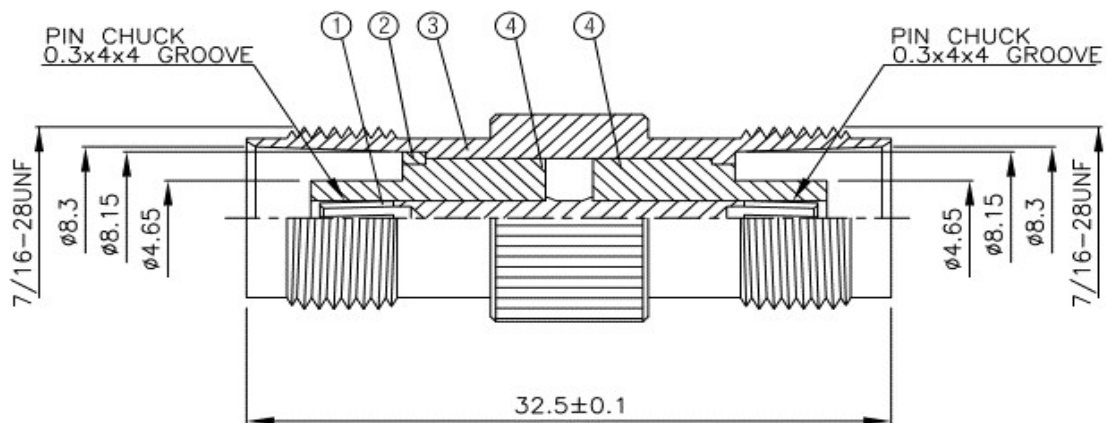

T-535 TNC Doppelkupplung

NO	DESCRIPTION	MATERIAL	Q'TY	FINISH
1	PIN	BRASS	1	GOLD
2	WASHER	BRASS	1	NICKEL
3	BODY	BRASS	1	NICKEL
4	INSULATION	DELTRIN	2	DELTRIN